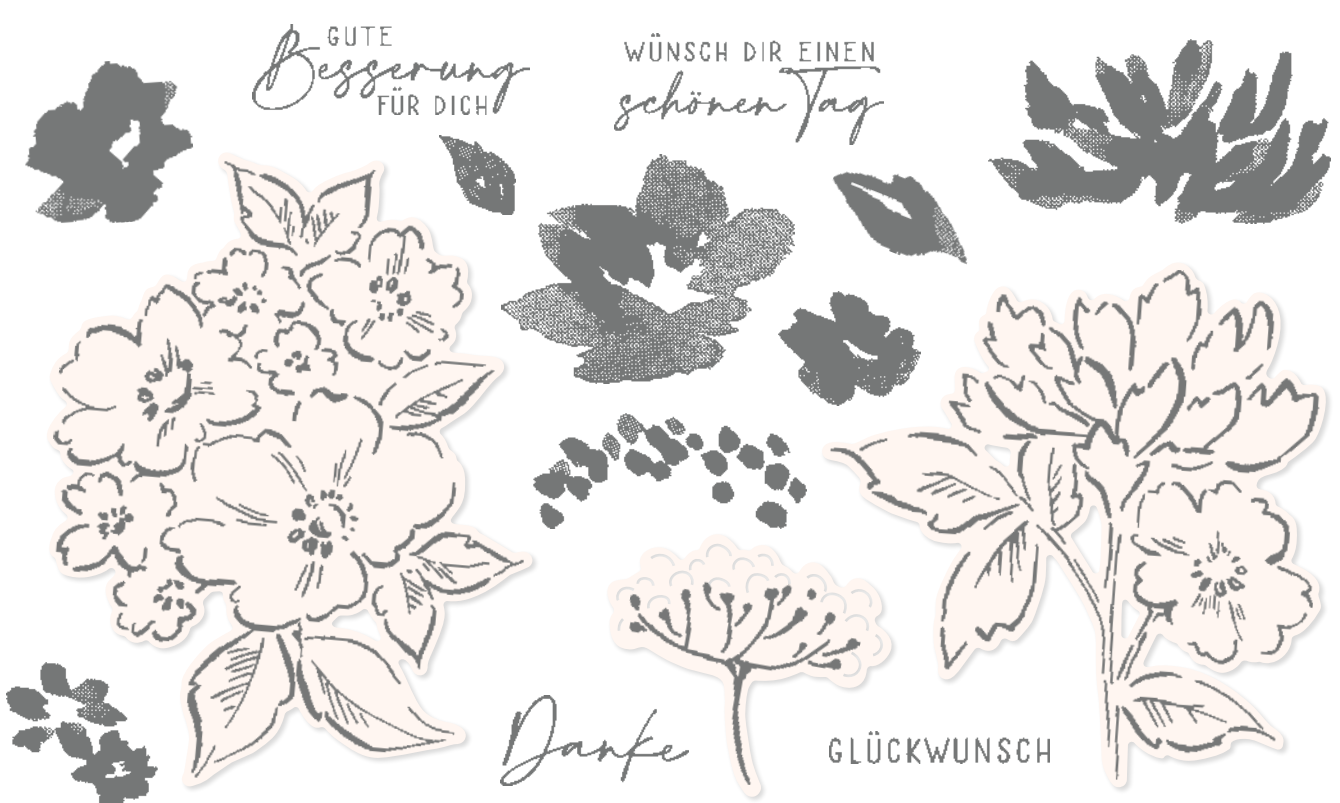

SENDING
bright wishes
FOR A happy DAY

DIST
INK
TIVE™

ECLECTIC GARDEN • 157871 | 28,00 € | £22.00

10 Klarsichtstempel (Empfohlene transparente Blöcke: a, b, c, d) • Two-Step-Stempelset